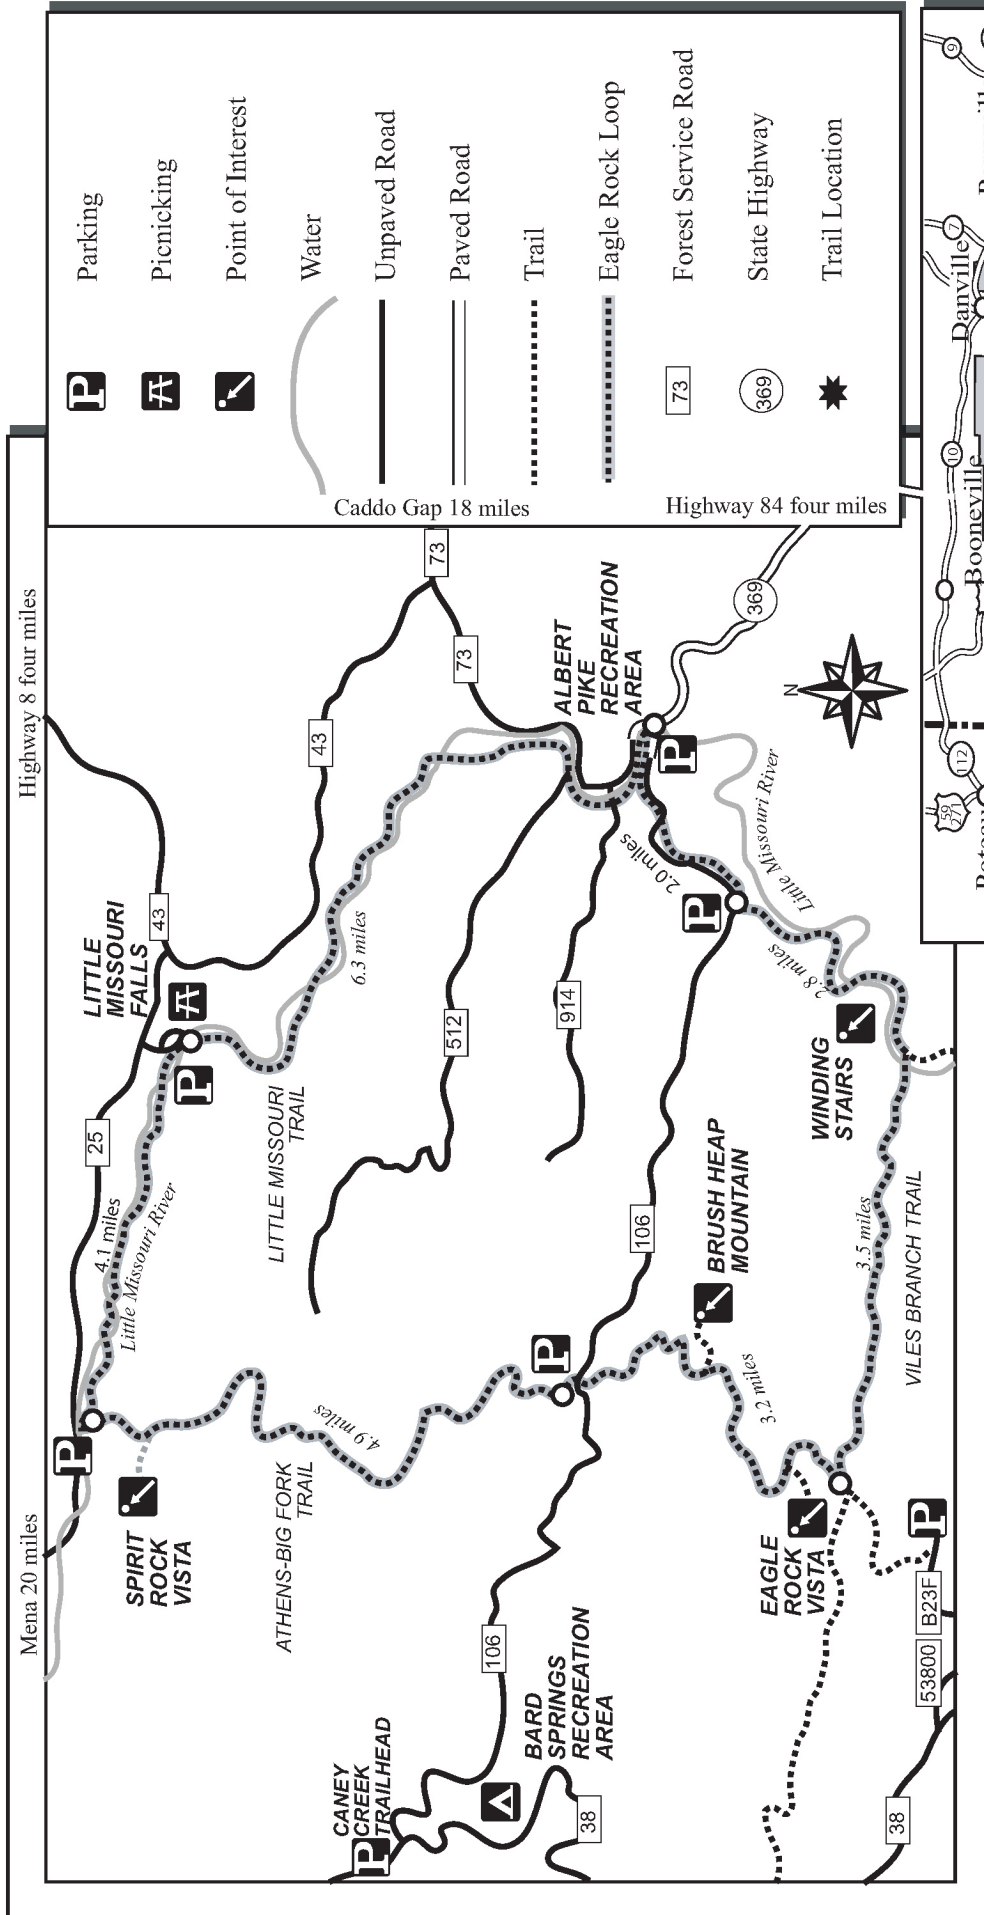

Eagle Rock Loop

Ouachita National Forest

USGS 7.5 minute Quadrangle: Athens, Big Fork

www.packpaddle.com
 (337) 232-5854