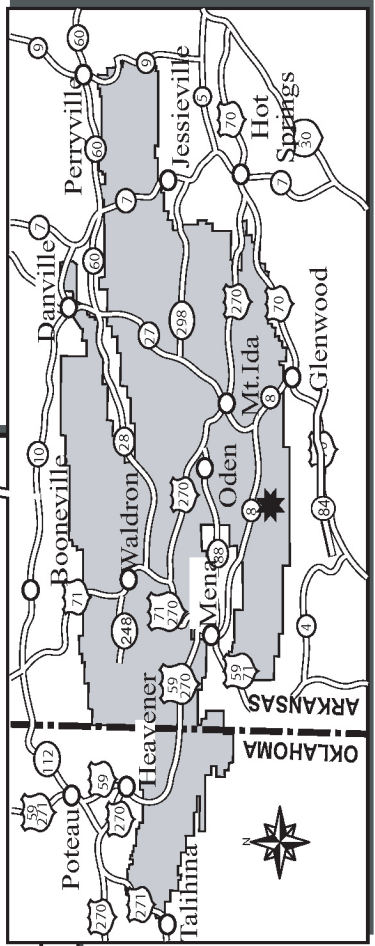

Eagle Rock Loop

Ouachita National Forest

USGS 7.5 minute Quadrangle: Athens, Big Fork

www.packpaddle.com
 (337) 232-5854